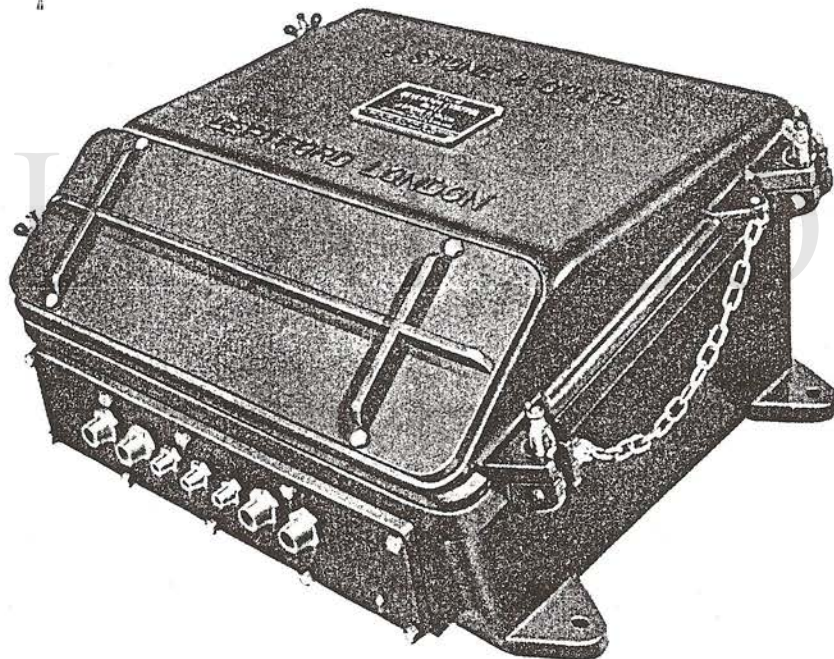

## TRAIN LIGHTING EQUIPMENT

F E A T U R I N G

### Type S.80/T2 and S.300/T2

ENCLOSURE : TOTALLY ENCLOSED

The enclosure, of robust construction, is manufactured from one of Stone's special aluminium alloys. It is finished in stoved black enamel. The cover closes on to a weather proof seating and is clamped in position by four wing nuts. A smaller easily removable cover, is provided to facilitate cable connection and inspection.